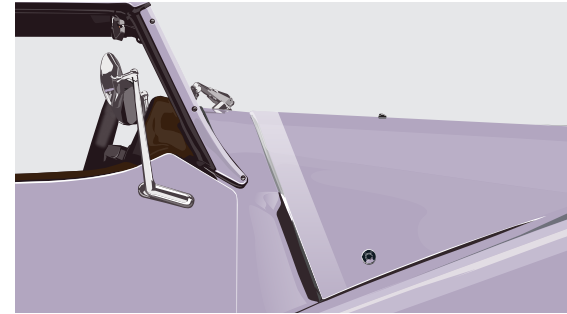

Black Grille Mesh

Dark Accent Pack
(Includes dark painted sidescreen surrounds, cowl embellisher and overriders)

Dark Sidescreen Surrounds

Door Roundels - Matte Clear

Door Roundels - Matte Clear with Number